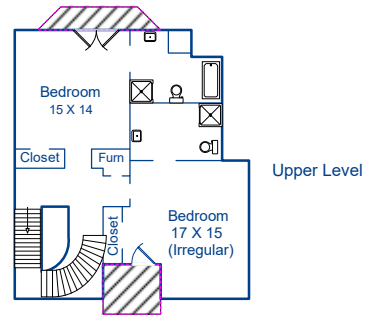

3338 17 Mile Drive
Pebble Beach, CA 93953

Main Living Area - 3998sf
 Upper Level - 934sf
 Total - 4932sf
 Guest House (Total) - 1224sf
 Garage - 805sf