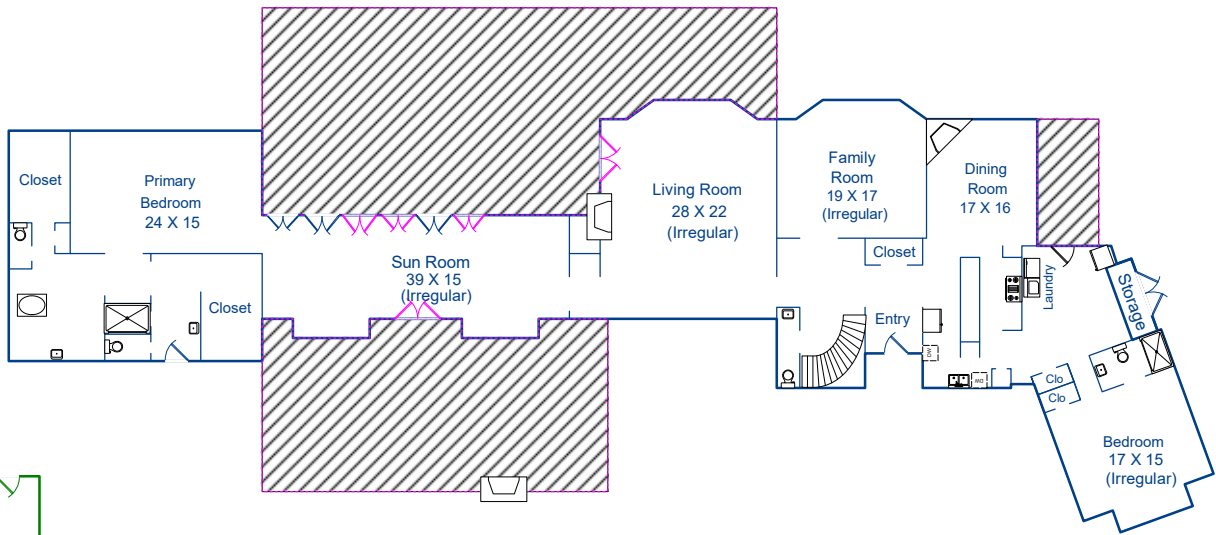

3338 17 Mile Drive
Pebble Beach, CA 93953

Main Living Area - 3998sf
 Upper Level - 934sf
 Total - 4932sf
 Guest House (Total) - 1224sf
 Garage - 805sf